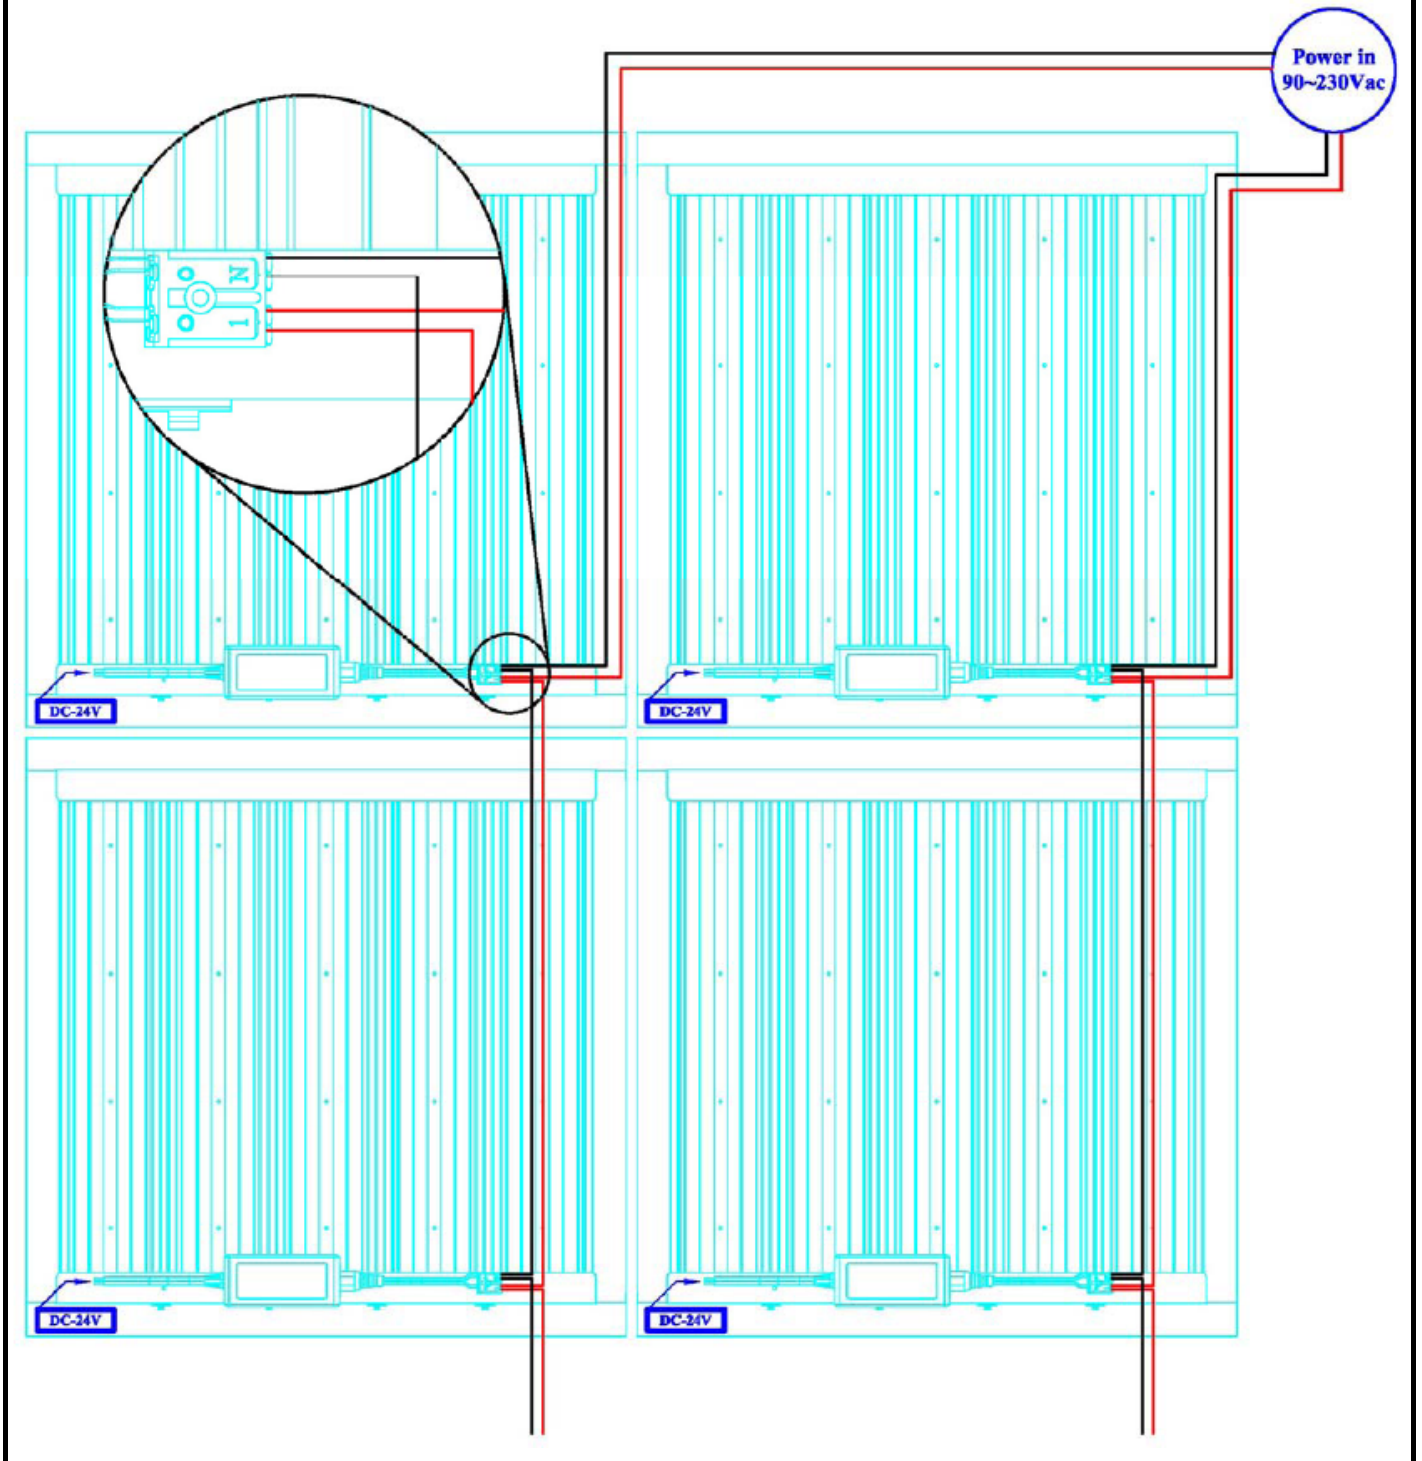

Part No.

**AH-TW0-36W-003**

Diff No.003

600x600x25.4mm

LED Light Fixtures

Type :

**■ Product Photo:****■ Features:**

- LED power : 36 W.
- Dimension : 600 × 600 × 25.4mm.
- Emitted color : White.
- Chip material : InGaN.
- High luminance, Lower power consumption.
- Long life LEDs.

Part No.

**AH-TW0-36W-003**

Diff No.003

600x600x25.4mm

LED Light Fixtures

Type :

## 接線 線路圖 (Wiring Circuit Diagram)

Part No.

**AH-TW0-36W-003**

Diff No.003

600x600x25.4mm

LED Light Fixtures

Type :

**安全警告: (Safety Warning)**注意: 請使用指定的變壓器 **(Please use the specify transformer)****警告: (Warning)**