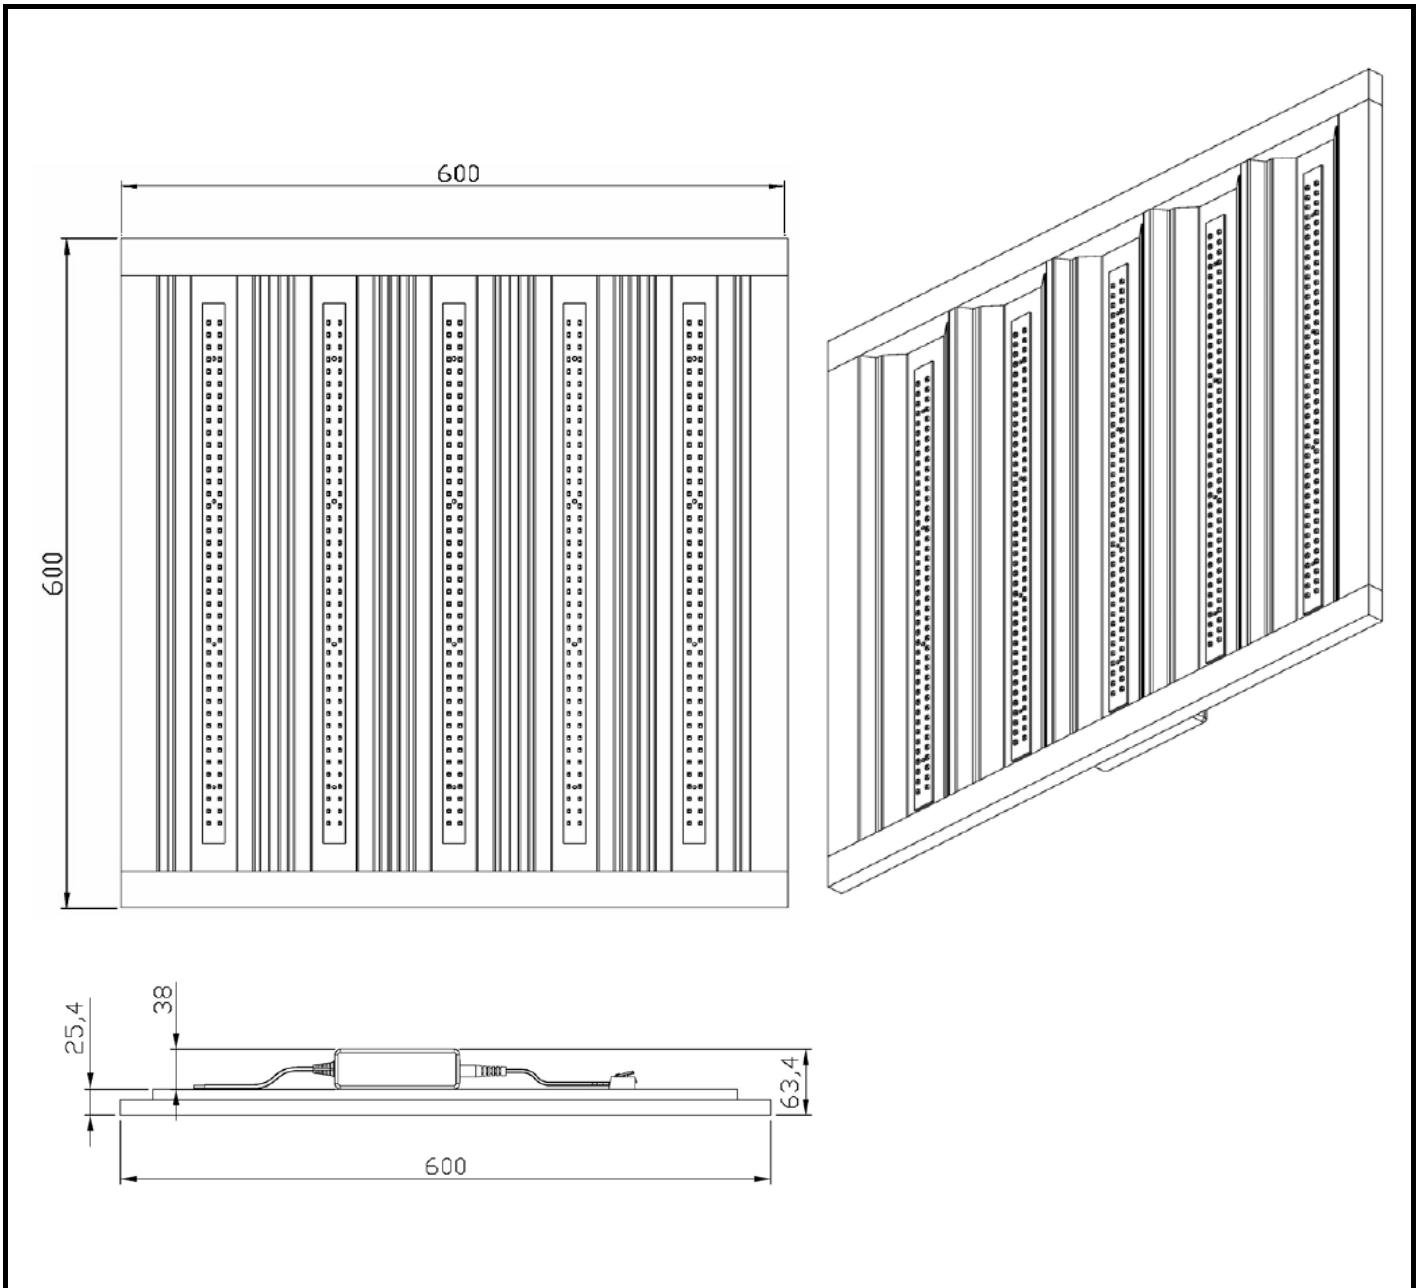

Part No.

**AH-TW0-36W-003**

Diff No.003

600x600x25.4mm

LED Light Fixtures

Type :

**■ Product Photo:****■ Features:**

- LED power : 36 W.
- Dimension : 600 × 600 × 25.4mm.
- Emitted color : White.
- Chip material : InGaN.
- High luminance, Lower power consumption.
- Long life LEDs.

Part No.

**AH-TW0-36W-003**

Diff No.003

600x600x25.4mm

LED Light Fixtures

Type :