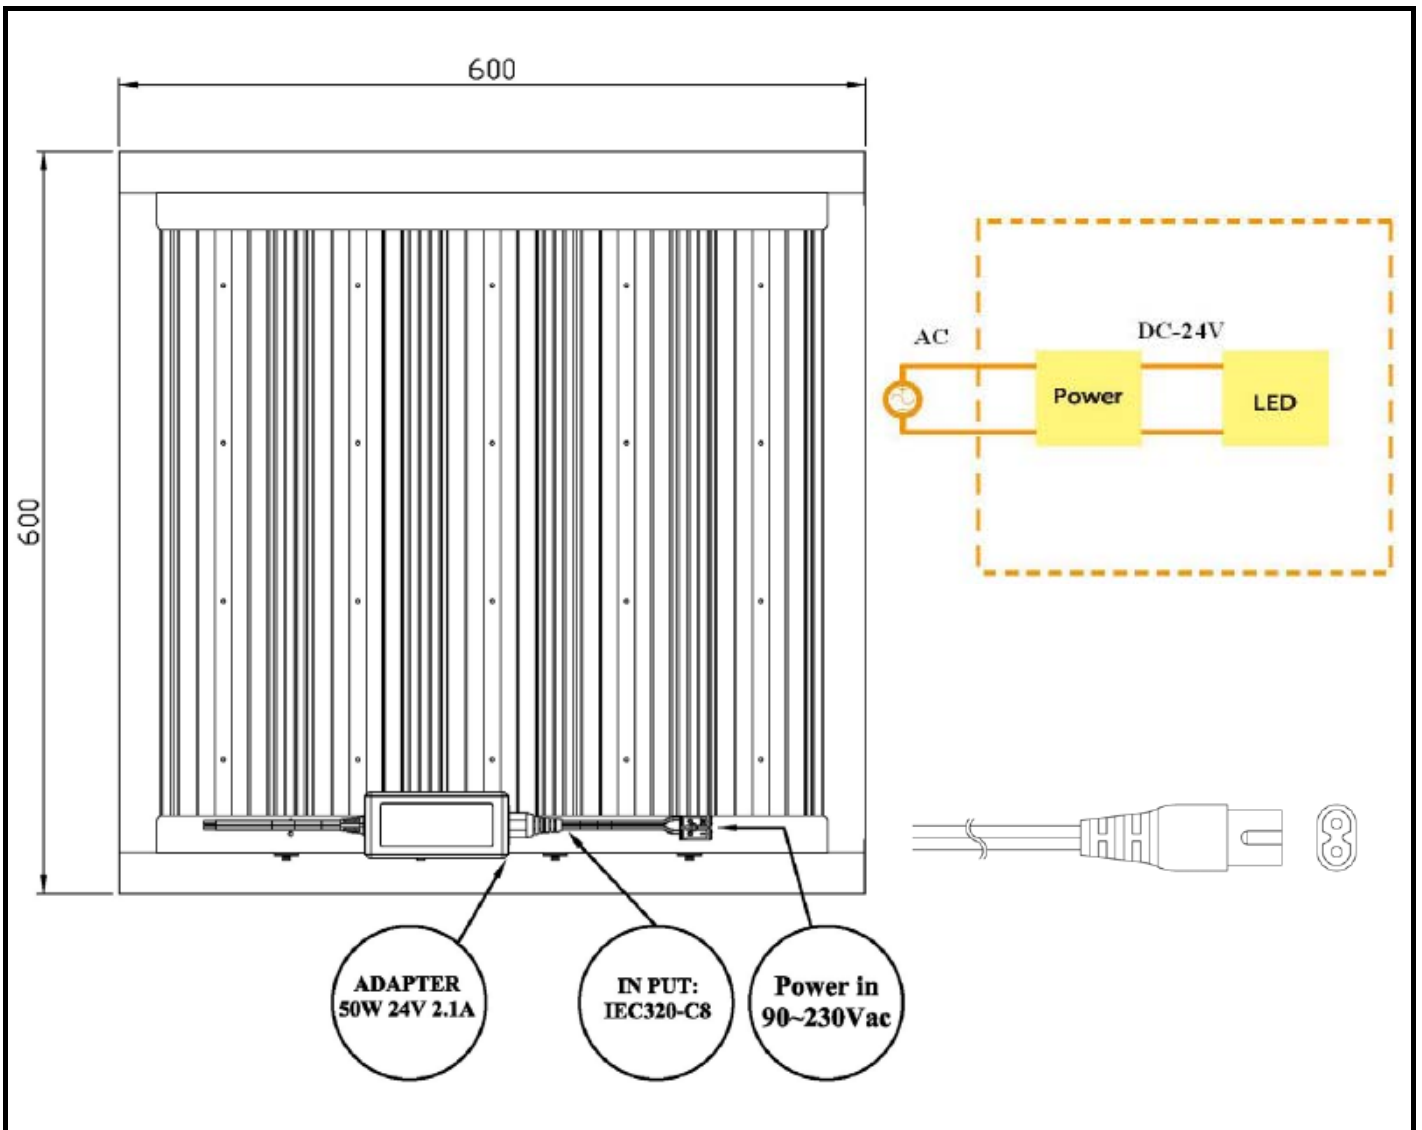

Part No.

**AH-TW0-36W-003**

Diff No.003

600x600x25.4mm

LED Light Fixtures

Type :

**■ Product Photo:****■ Features:**

- LED power : 36 W.
- Dimension : 600 × 600 × 25.4mm.
- Emitted color : White.
- Chip material : InGaN.
- High luminance, Lower power consumption.
- Long life LEDs.

Part No.

**AH-TW0-36W-003**

Diff No.003

600x600x25.4mm

LED Light Fixtures

Type :

### ■ Specification:

| Parameter                   | Symbol          | Rating    | Unit |
|-----------------------------|-----------------|-----------|------|
| Input Voltage               | $V_{IN}$        | AC 90~230 | V    |
| Emitting degree             | $2\theta_{1/2}$ | 120       | Deg. |
| Color Temperature           | CCT             | 5000      | K    |
| Luminous Flux               | Flux            | 2300      | Lm   |
| Operating Temperature Range | Topr            | 0 ~ 40    | °C   |
| Storage Temperature Range   | Tstg            | -20 ~ 60  | °C   |