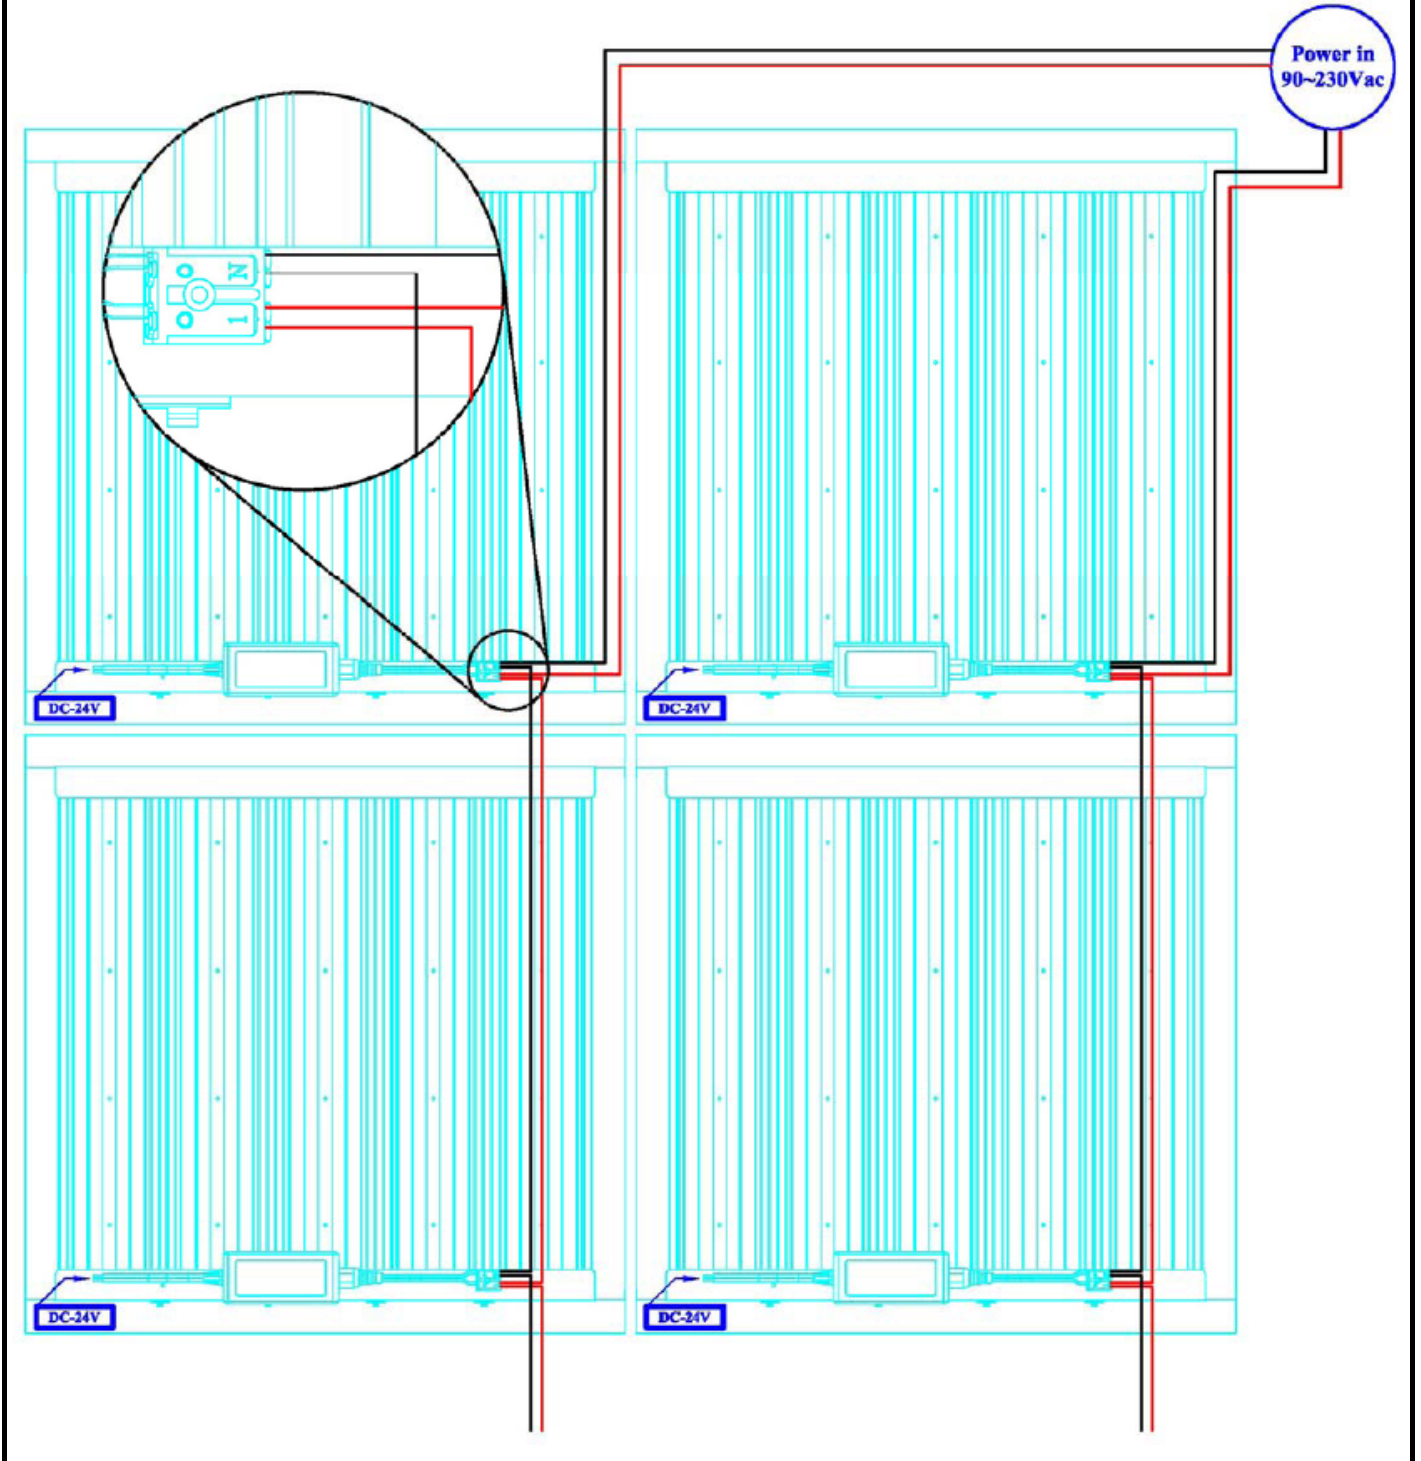

Part No.

AH-TSW-36W-003

Diff No.003

600x600x25.4mm

LED Light Fixtures

Type :

■ Product Photo:**■ Features:**

- LED power : 36 W.
- Dimension : 600 × 600 × 25.4mm.
- Emitted color : Warm White.
- Chip material : InGaN.
- High luminance, Lower power consumption.
- Long life LEDs.

Part No.

AH-TSW-36W-003

Diff No.003

600x600x25.4mm

LED Light Fixtures

Type :

■ Specification:

Parameter	Symbol	Rating	Unit
Input Voltage	V_{IN}	AC 90~230	V
Emitting degree	$2\theta_{1/2}$	120	Deg.
Color Temperature	CCT	3000	K
Luminous Flux	Flux	1900	Lm
Operating Temperature Range	Topr	0 ~ 40	°C
Storage Temperature Range	Tstg	-20 ~ 60	°C

Part No.

AH-TSW-36W-003

Diff No.003

600x600x25.4mm

LED Light Fixtures

Type :

接線 線路圖 (Wiring Circuit Diagram)

Part No.