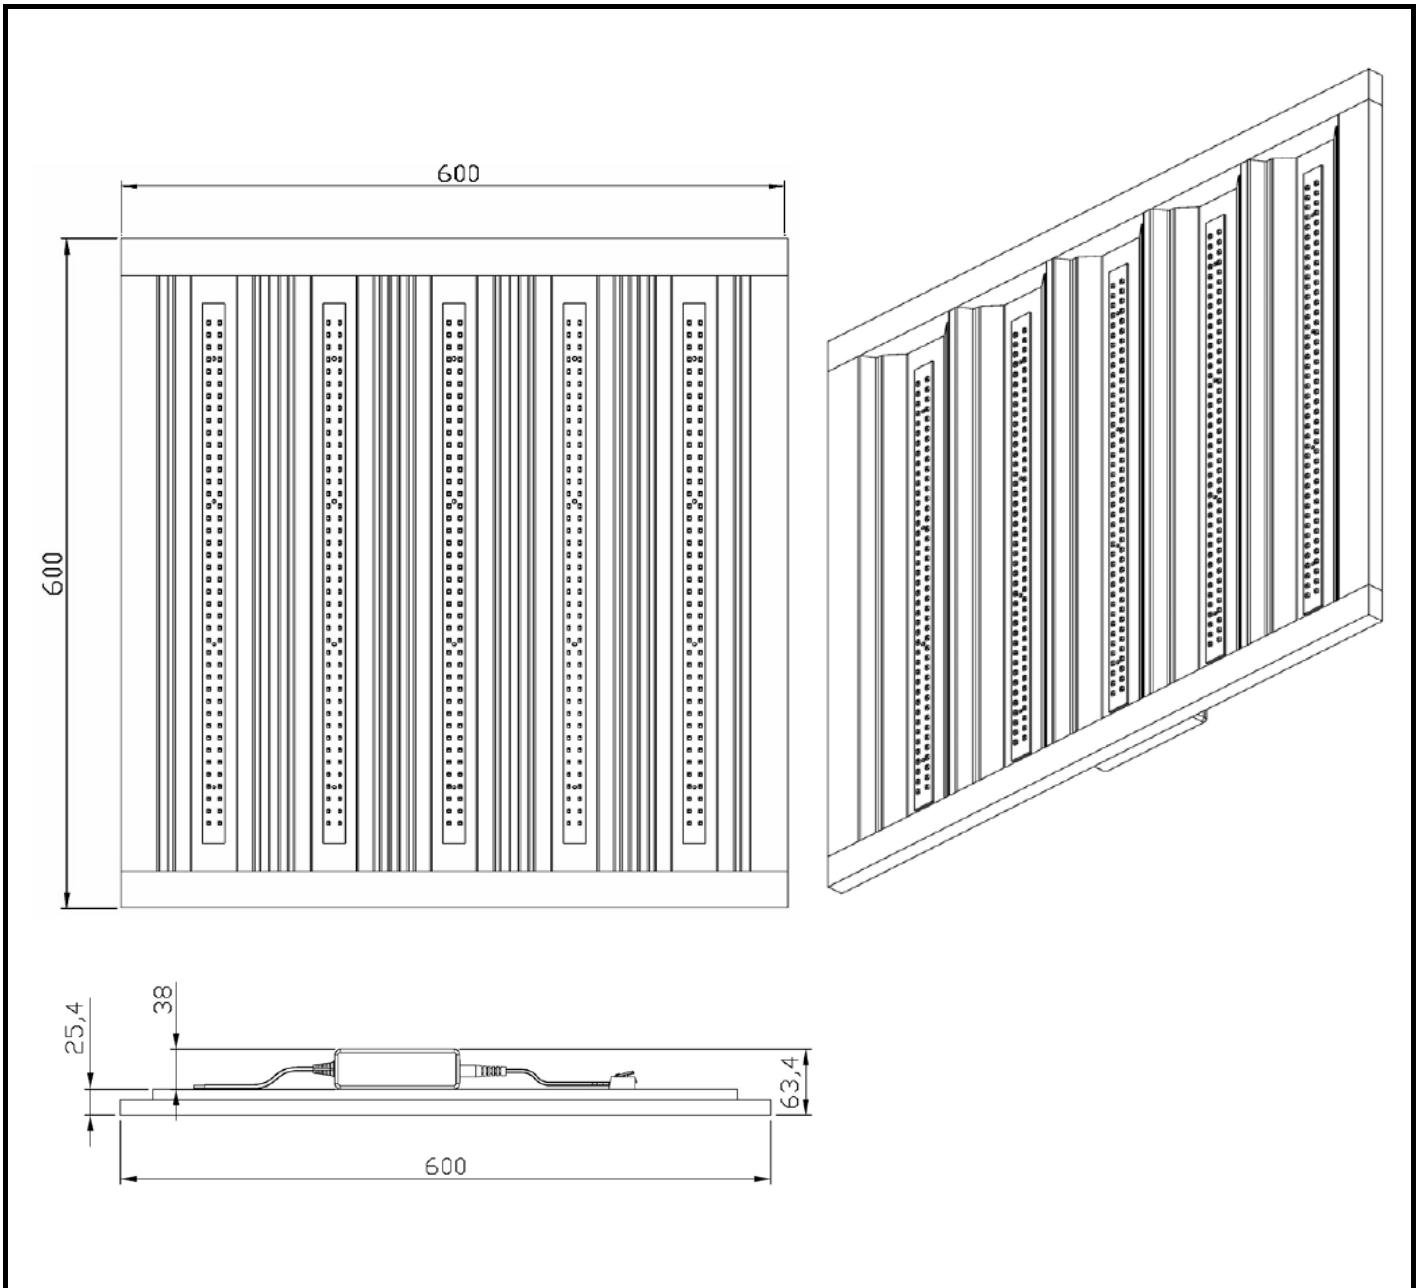

Part No.

AH-TSW-36W-003

Diff No.003

600x600x25.4mm

LED Light Fixtures

Type :

■ Product Photo:**■ Features:**

- LED power : 36 W.
- Dimension : 600 × 600 × 25.4mm.
- Emitted color : Warm White.
- Chip material : InGaN.
- High luminance, Lower power consumption.
- Long life LEDs.

Part No.

AH-TSW-36W-003

Diff No.003

600x600x25.4mm

LED Light Fixtures

Type :

■ Specification:

Parameter	Symbol	Rating	Unit
Input Voltage	V_{IN}	AC 90~230	V
Emitting degree	$2\theta_{1/2}$	120	Deg.
Color Temperature	CCT	3000	K
Luminous Flux	Flux	1900	Lm
Operating Temperature Range	Topr	0 ~ 40	°C
Storage Temperature Range	Tstg	-20 ~ 60	°C

Part No.

AH-TSW-36W-003

Diff No.003

600x600x25.4mm

LED Light Fixtures

Type :

接線 線路圖 (Wiring Circuit Diagram)

Part No.