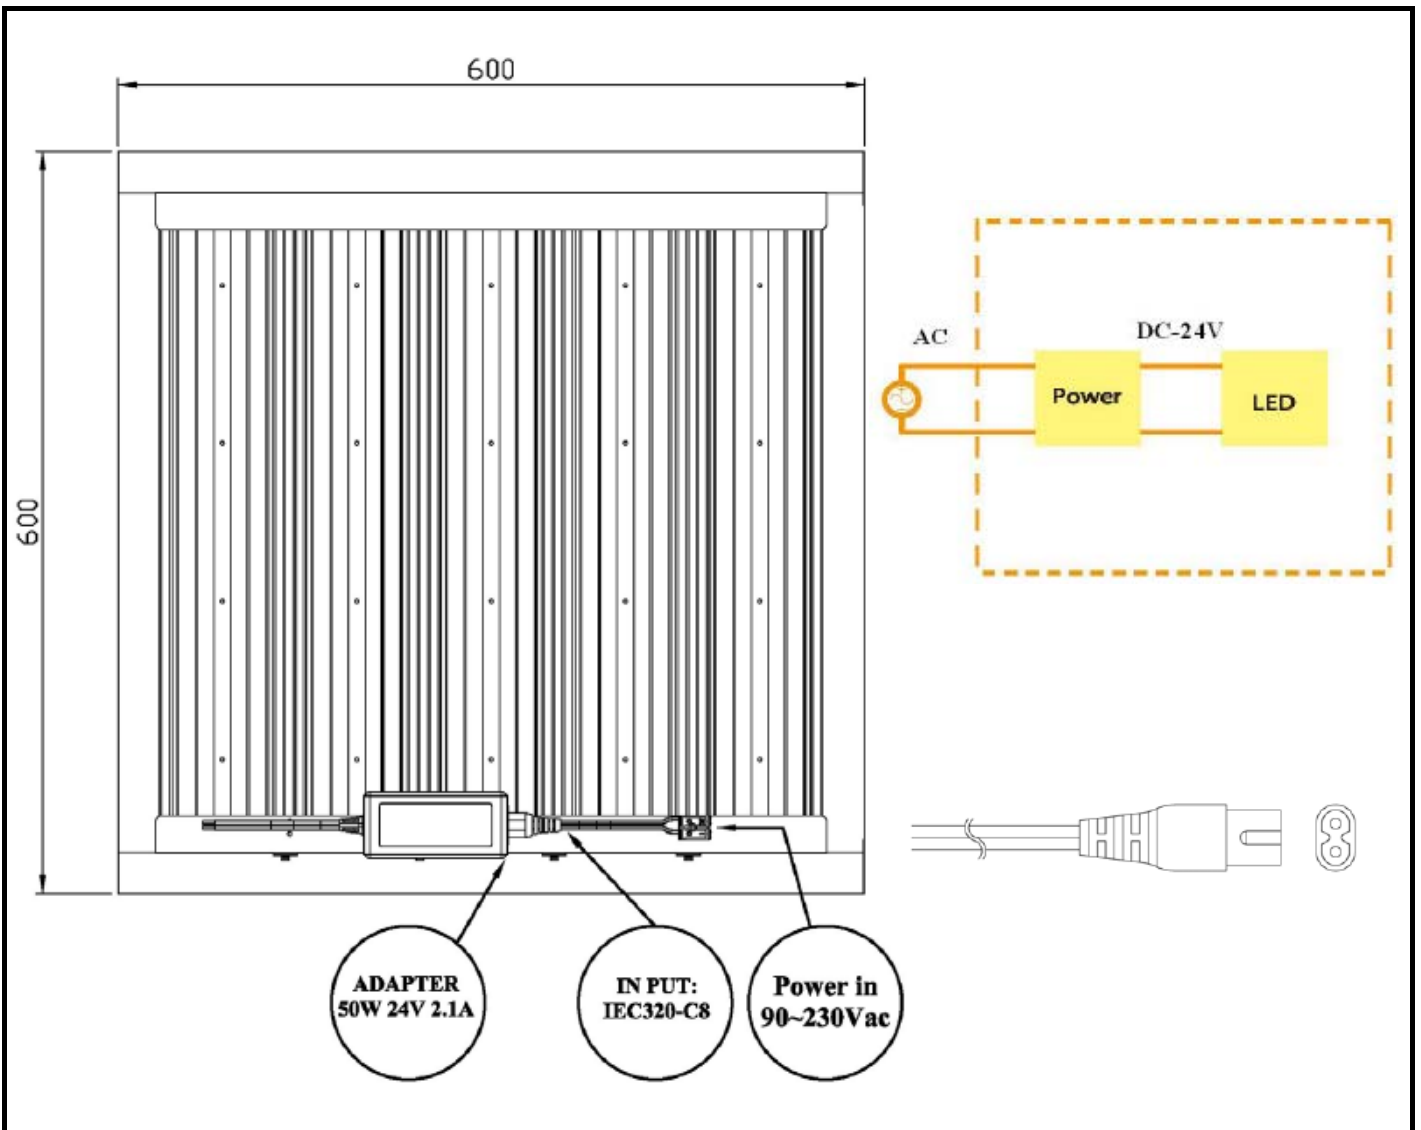

Part No.

AH-TSW-36W-003

Diff No.003

600x600x25.4mm

LED Light Fixtures

Type :

■ Product Photo:**■ Features:**

- LED power : 36 W.
- Dimension : 600 × 600 × 25.4mm.
- Emitted color : Warm White.
- Chip material : InGaN.
- High luminance, Lower power consumption.
- Long life LEDs.

Part No.

AH-TSW-36W-003

Diff No.003

600x600x25.4mm

LED Light Fixtures

Type :

■ Specification:

Parameter	Symbol	Rating	Unit
Input Voltage	V_{IN}	AC 90~230	V
Emitting degree	$2\theta_{1/2}$	120	Deg.
Color Temperature	CCT	3000	K
Luminous Flux	Flux	1900	Lm
Operating Temperature Range	Topr	0 ~ 40	°C
Storage Temperature Range	Tstg	-20 ~ 60	°C

Part No.

AH-TSW-36W-003

Diff No.003

600x600x25.4mm

LED Light Fixtures

Type :

接線 線路圖 (Wiring Circuit Diagram)

Part No.