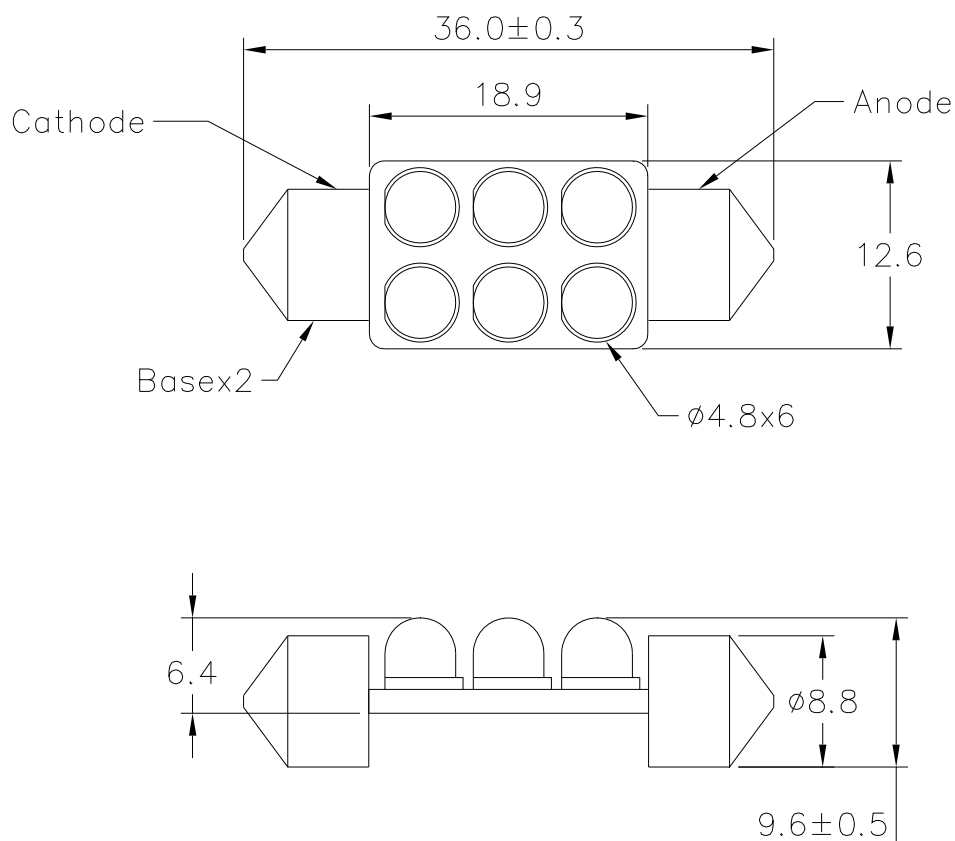

#### **Option:**

- 12V DC
- Other industry standard base

***A-BRIGHT***

A-BRIGHT INDUSTRIAL CO.,LTD.

---

Part No.: AB-P06481SW12VD36-CF

6 Lamps LED Bulb

**PACKAGE DIMENSIONS:**

**NOTE:**

1. All dimensions are in millimeter.
2. All tolerance are  $\pm 0.25$ mm.

**Part No.: AB-P06481SW12VD36-CF**

**6 Lamps LED Bulb**

**FEATURE:**

- SUPER LUMINOSITY SUNSET WHITE LED (InGaN).
- WATER CLEAR PACKAGE.
- 4.8mm ALL RESIN MOLD.
- WIDE VIEWING ANGLE.
- ELECTRIC DC.