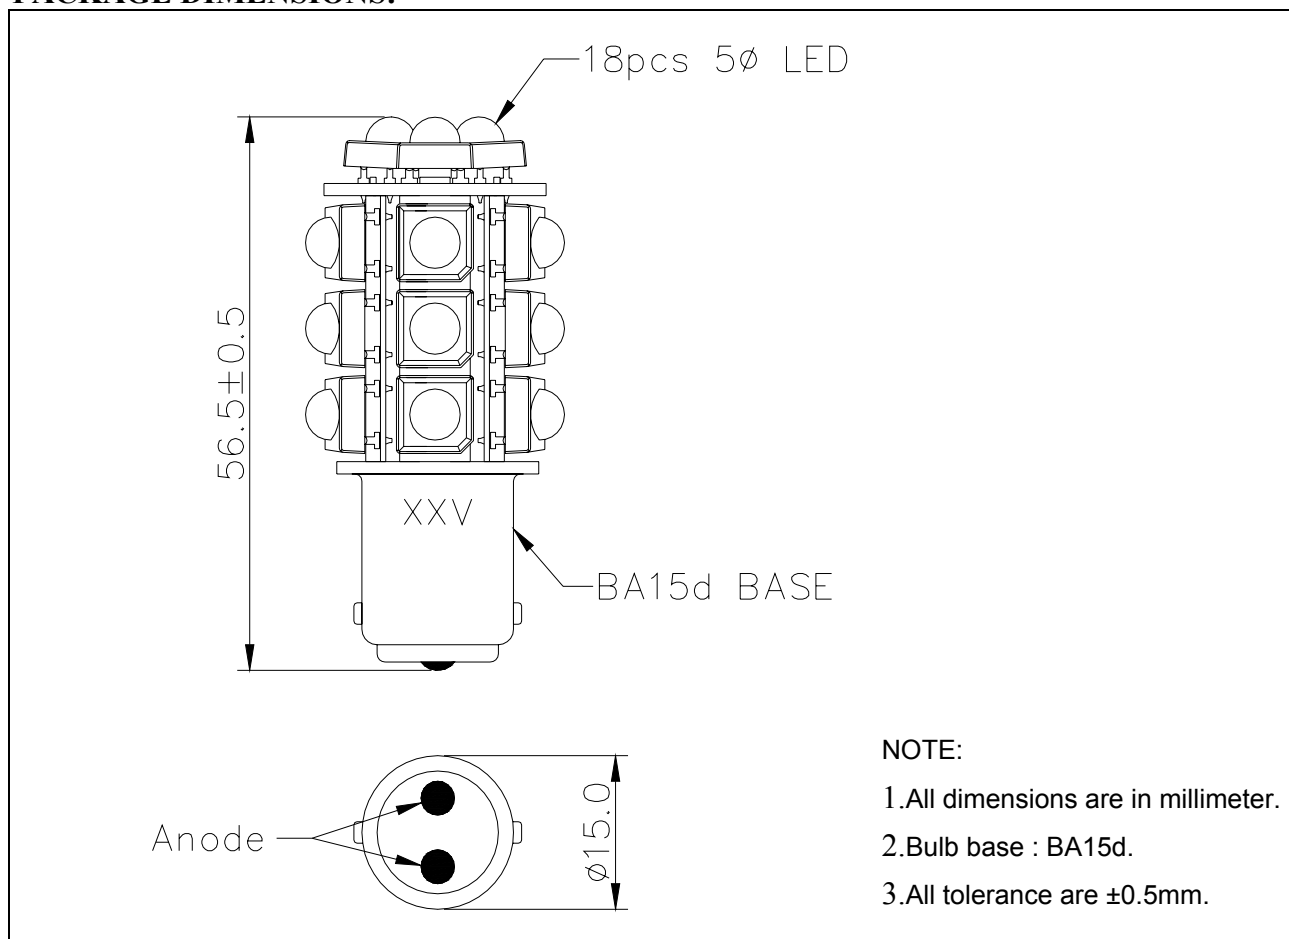

### Data Sheet

**Description:**

These multi lamps LED Bulbs are specifically designed for flashlight electric equipment, indicator light switch and where a wide view angle. The 5mm round shaped radiation pattern (70°) and high luminous intensity ensure that these devices are excellent for wide field of view outdoor applications where a wide viewing angle and readability in sunlight are essential.

---

**Part No.: AB-1851R0-28VD-B2G-0**

**Multi Lamps LED Bulb**

**PACKAGE DIMENSIONS:**

**NOTE:**

1. All dimensions are in millimeter.
2. Bulb base : BA15d.
3. All tolerance are  $\pm 0.5$ mm.

**Part No.: AB-1851R0-28VD-B2G-0**

**Multi Lamps LED Bulb**

**FEATURE:**

- SUPER LUMINOSITY RED LED (AlGaInP).
- WATER CLEAR PACKAGE.
- 5mm ALL RESIN MOLD.
- WIDE VIEWING ANGLE.
- BASE MODEL BA15d.
- ELECTRIC DC.

**ABSOLUTE MAXIMUM RATING: Ta = 25 °C**