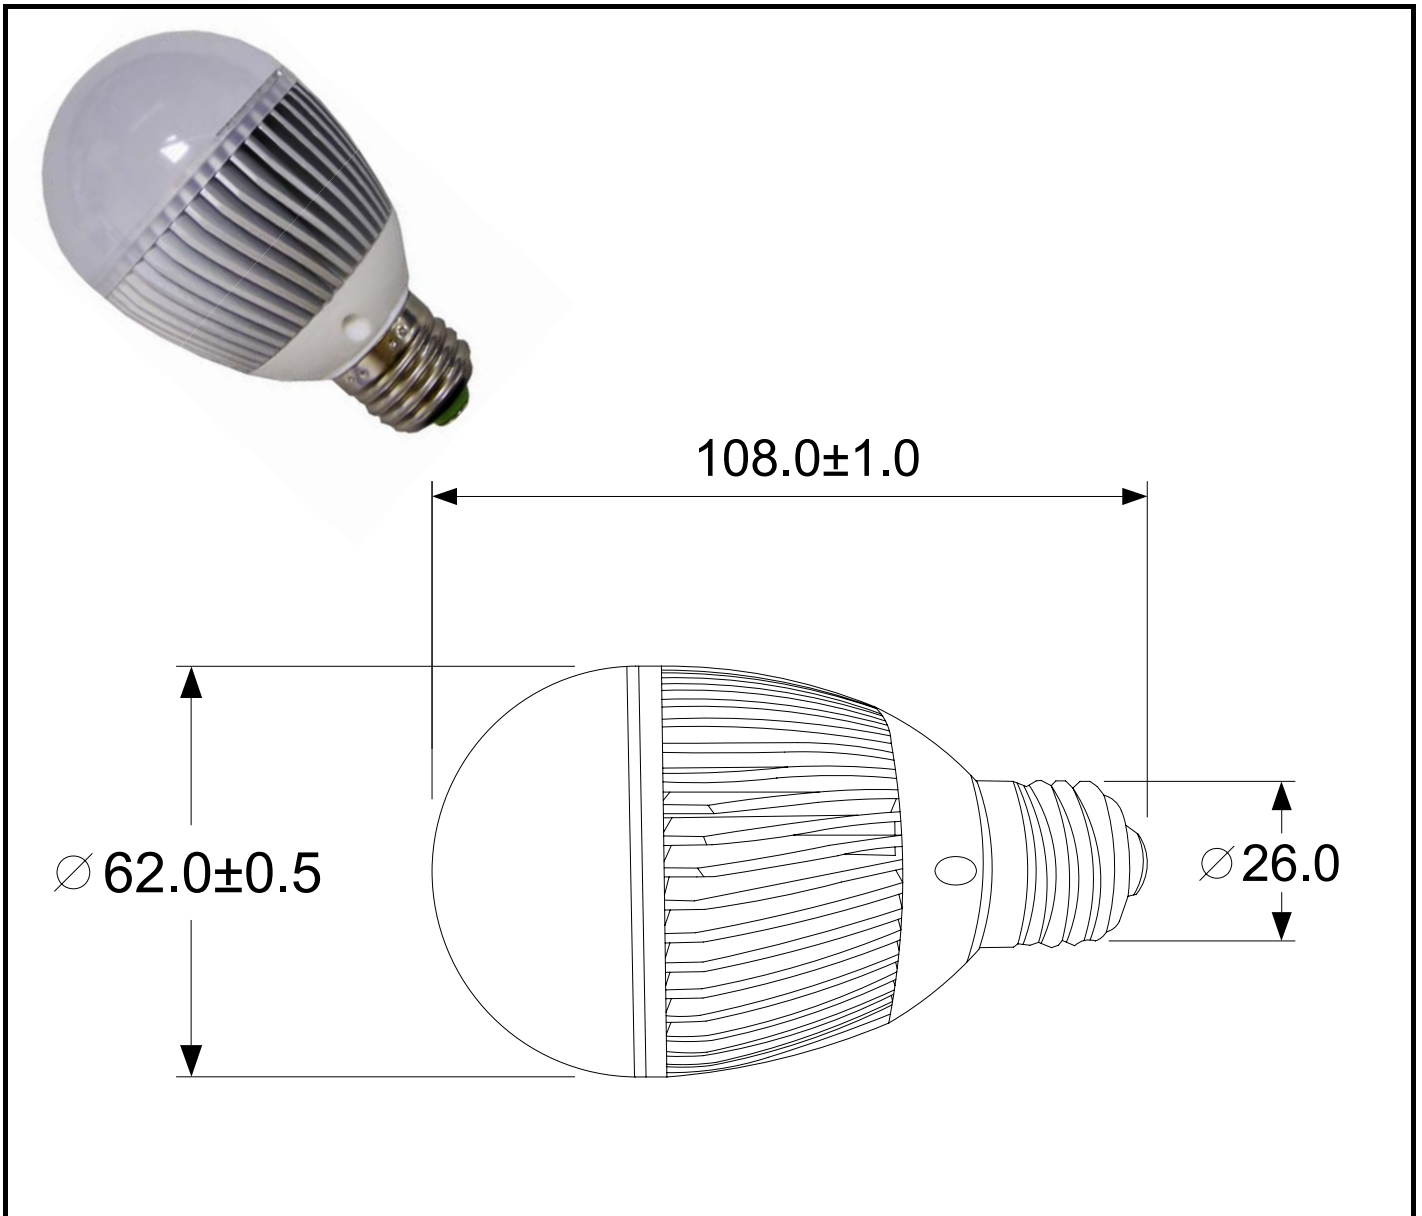

Part No. **AB-751SW-01WA-E4C**

Diff No.

Ø62.0x108mm

LED BULB

Type : BULB

■ Product Photo:**■ Features:**

- LED power : 5 W.
- Dimension : $\varnothing 62.0 \times 108$ mm.
- Emitted color : Warm White.
- Chip material : InGaN.
- High luminance, Lower power consumption.
- Base model E26/E27.
- Optional plastic light cover : White Diffused.
- Long life LED span to 50,000 hours.

Part No. **AB-751SW-01WA-E4C**

Diff No.

Ø62.0x108mm

LED BULB

Type : BULB

■ **Specification:**

| Parameter | Symbol | Rating | Unit |
|-----------------------------|-----------------|-----------------|------|
| Input Voltage | V_{IN} | AC 100 ~ 240 | V |
| Forward Current | I_F | 70 ~ 100 (Max.) | mA |
| Emitting degree | $2\theta_{1/2}$ | 100 | Deg. |
| Luminous Flux | Flux | 360 | Lm |
| Color Temperature | CCT | 3000 | K |
| Power Dissipation | P_D | 5 | W |
| Operating Temperature Range | T_{opr} | -10 ~ 70 | °C |
| Storage Temperature Range | T_{stg} | -40 ~ 105 | °C |
| Weight | --- | 159 | g |